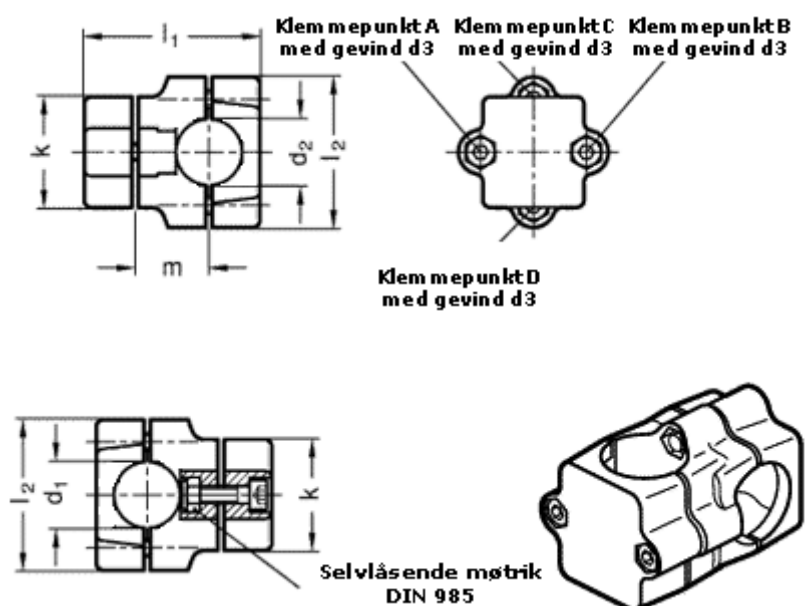

Article number: 20134B50B50762SW  
 Description: E+G Two-way Connector  
 GN134-B50-B50-76-2-SW

## Measures

Adjustable clamp lever = GN 911-M10-55 have to be ordred separately

d1	= 50
d2	= 50
d3	= M10
k	= 76
l1	= 125.0
l2	= 98
m	= 55.0